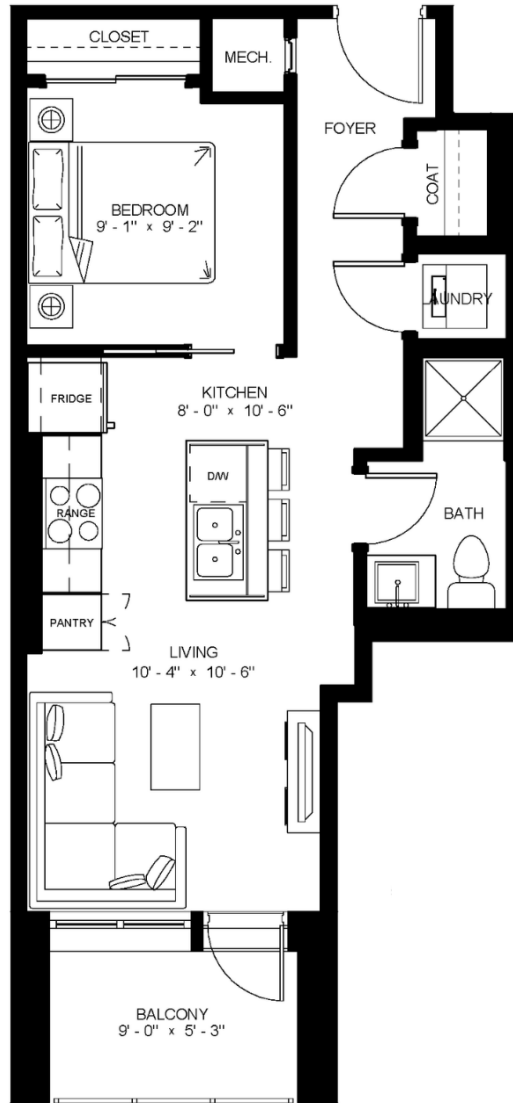

1 Bed, 1 Bath

SUITE 517 - 1517

494 SF – Balcony 52 SF

the switch

at Station Lands

HERITAGE

LEVEL 5

LEVEL 6-14

All materials, specification, and floor plans are subject to change without notice. All floor plans are approximate dimensions. Actual usable floor space may vary from the stated floor area. E. & O.E. Reproduction of this plan is strictly prohibited.